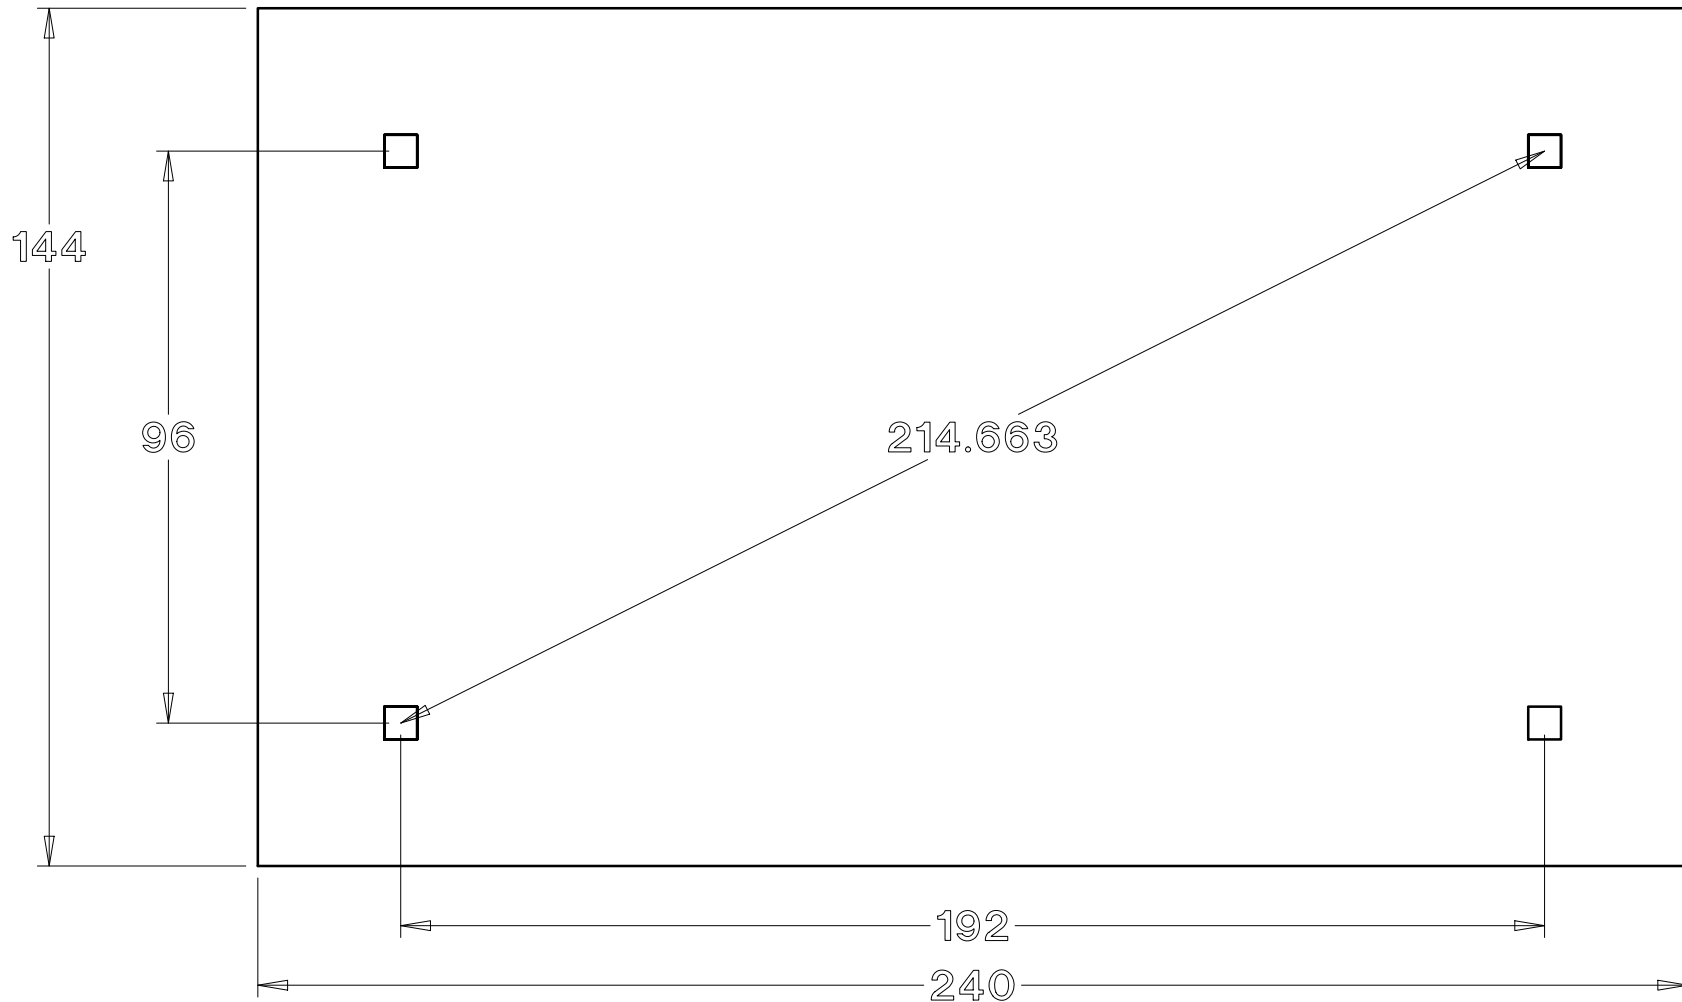

Baldwin Pergolas

12 x 20 Post and beam pergola