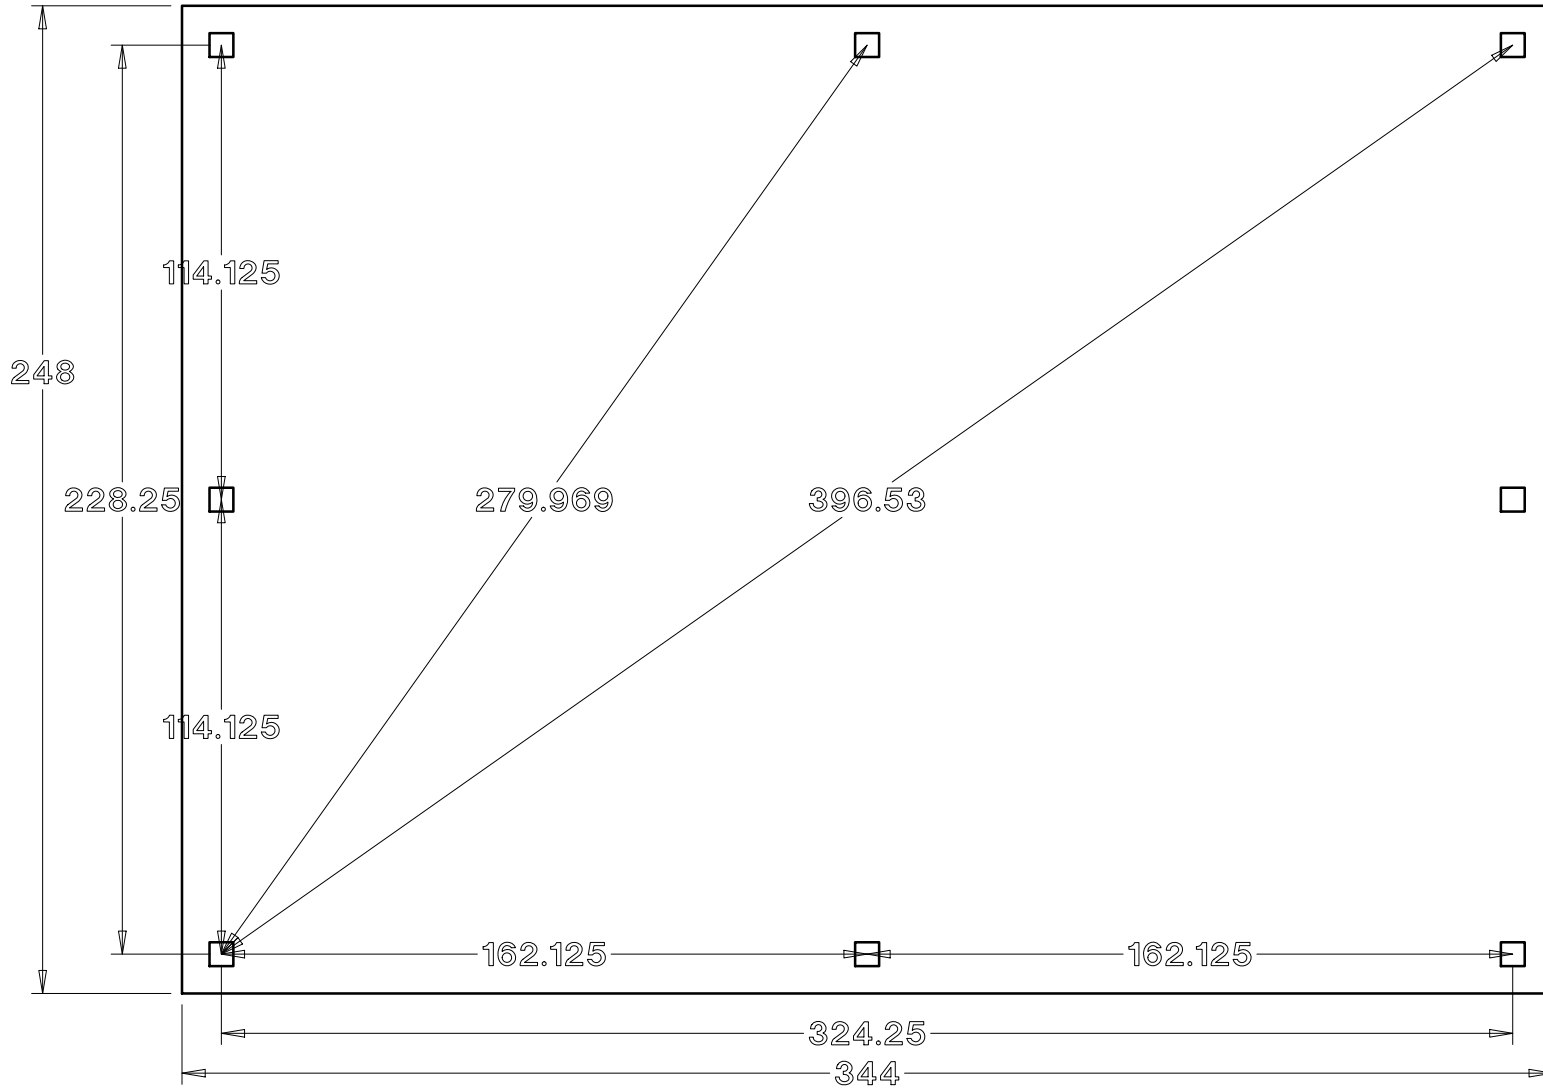

Baldwin Pergolas

20 x 28 Traditional Pavilion