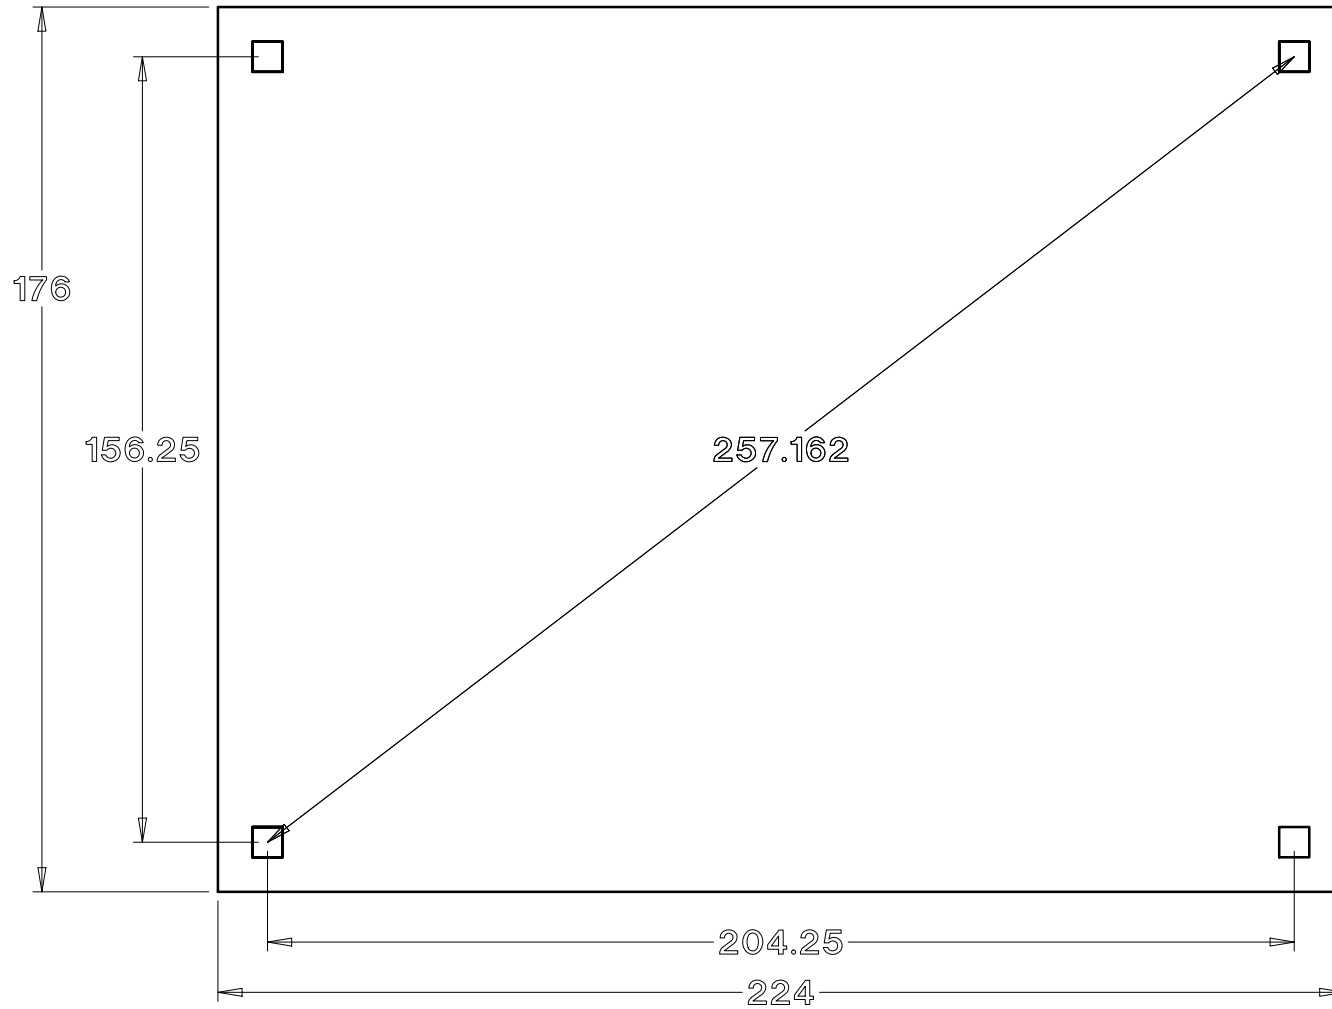

Baldwin Pergolas

14 x 18 Traditional Pavilion