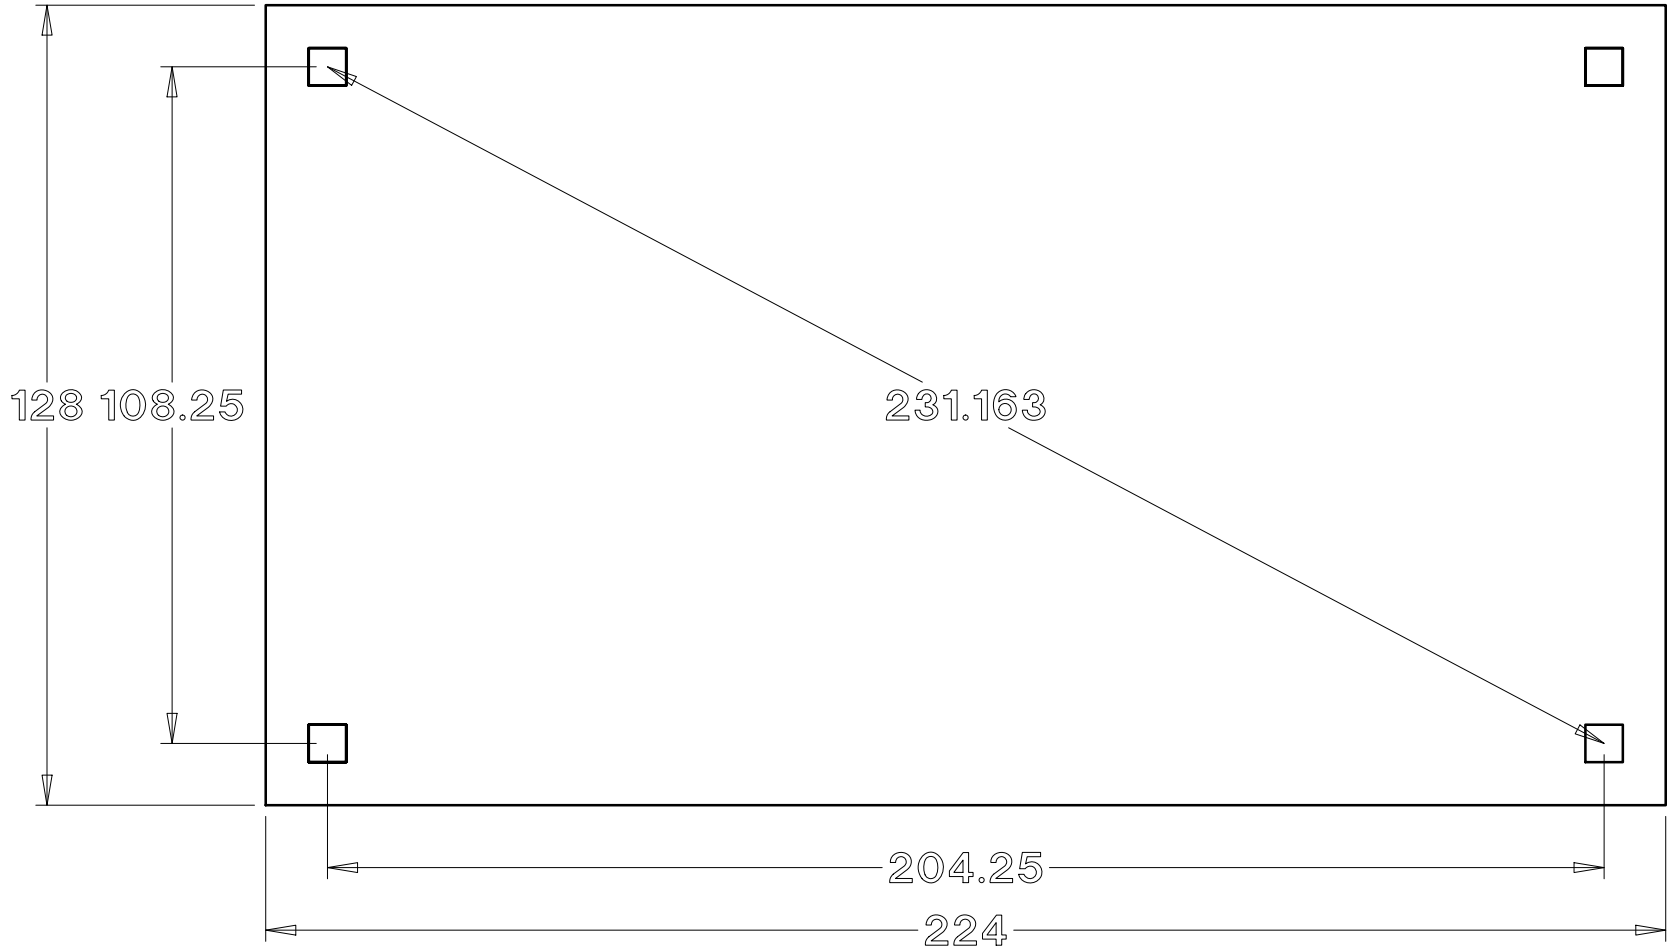

# Baldwin Pergolas

10 x 18 Traditional Pavilion