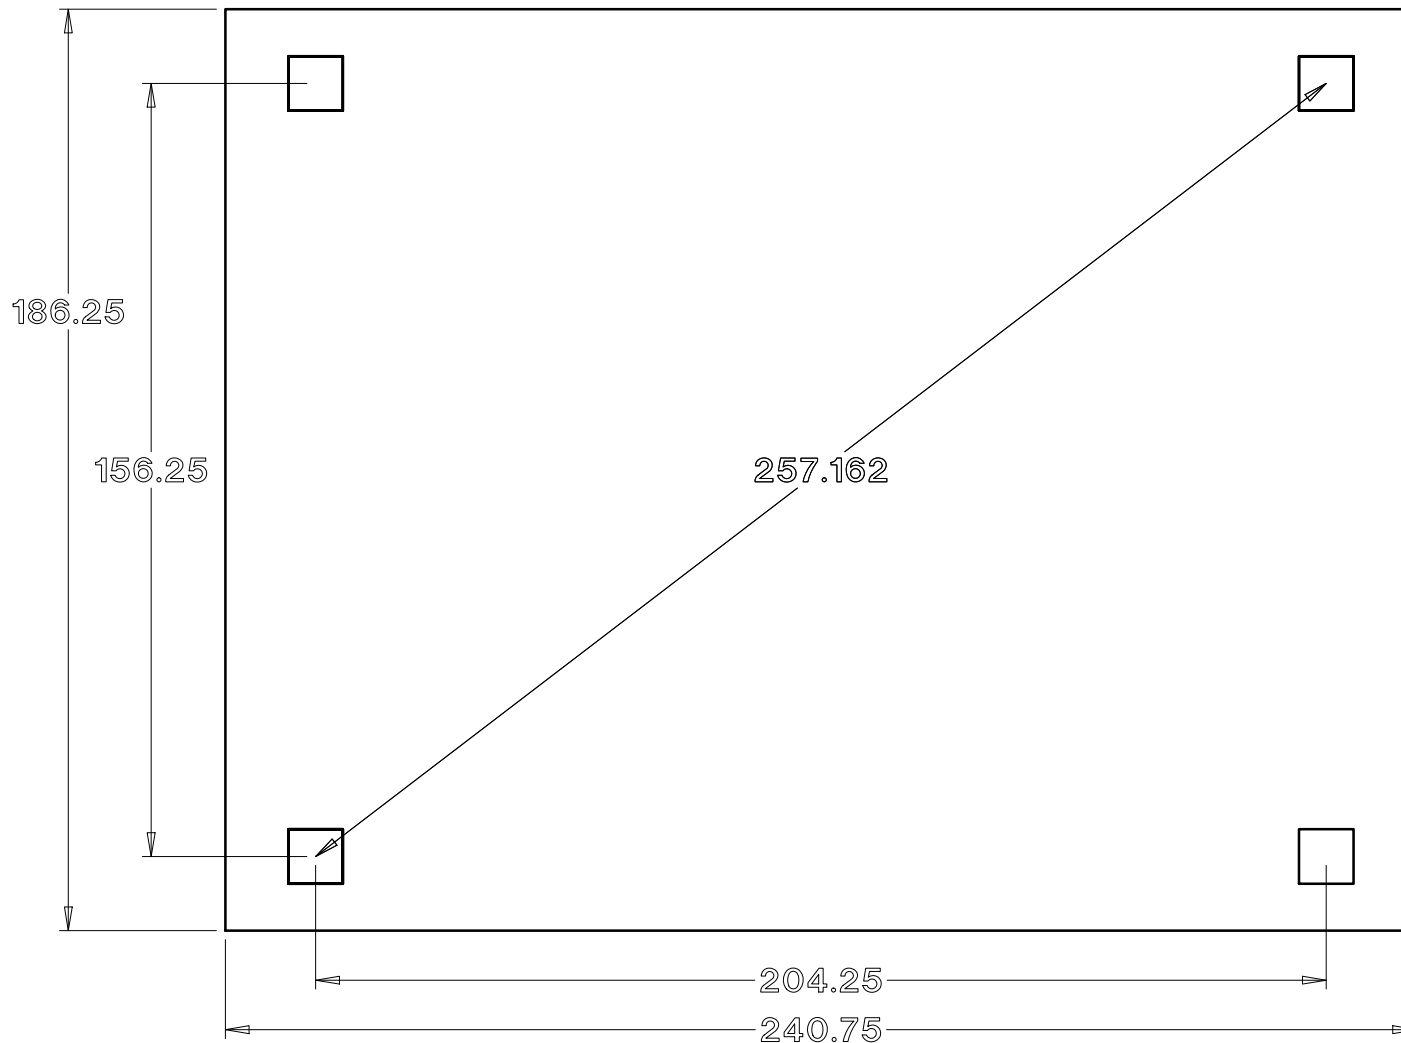

Baldwin Pergolas

14 x 18 Gable Pavilion