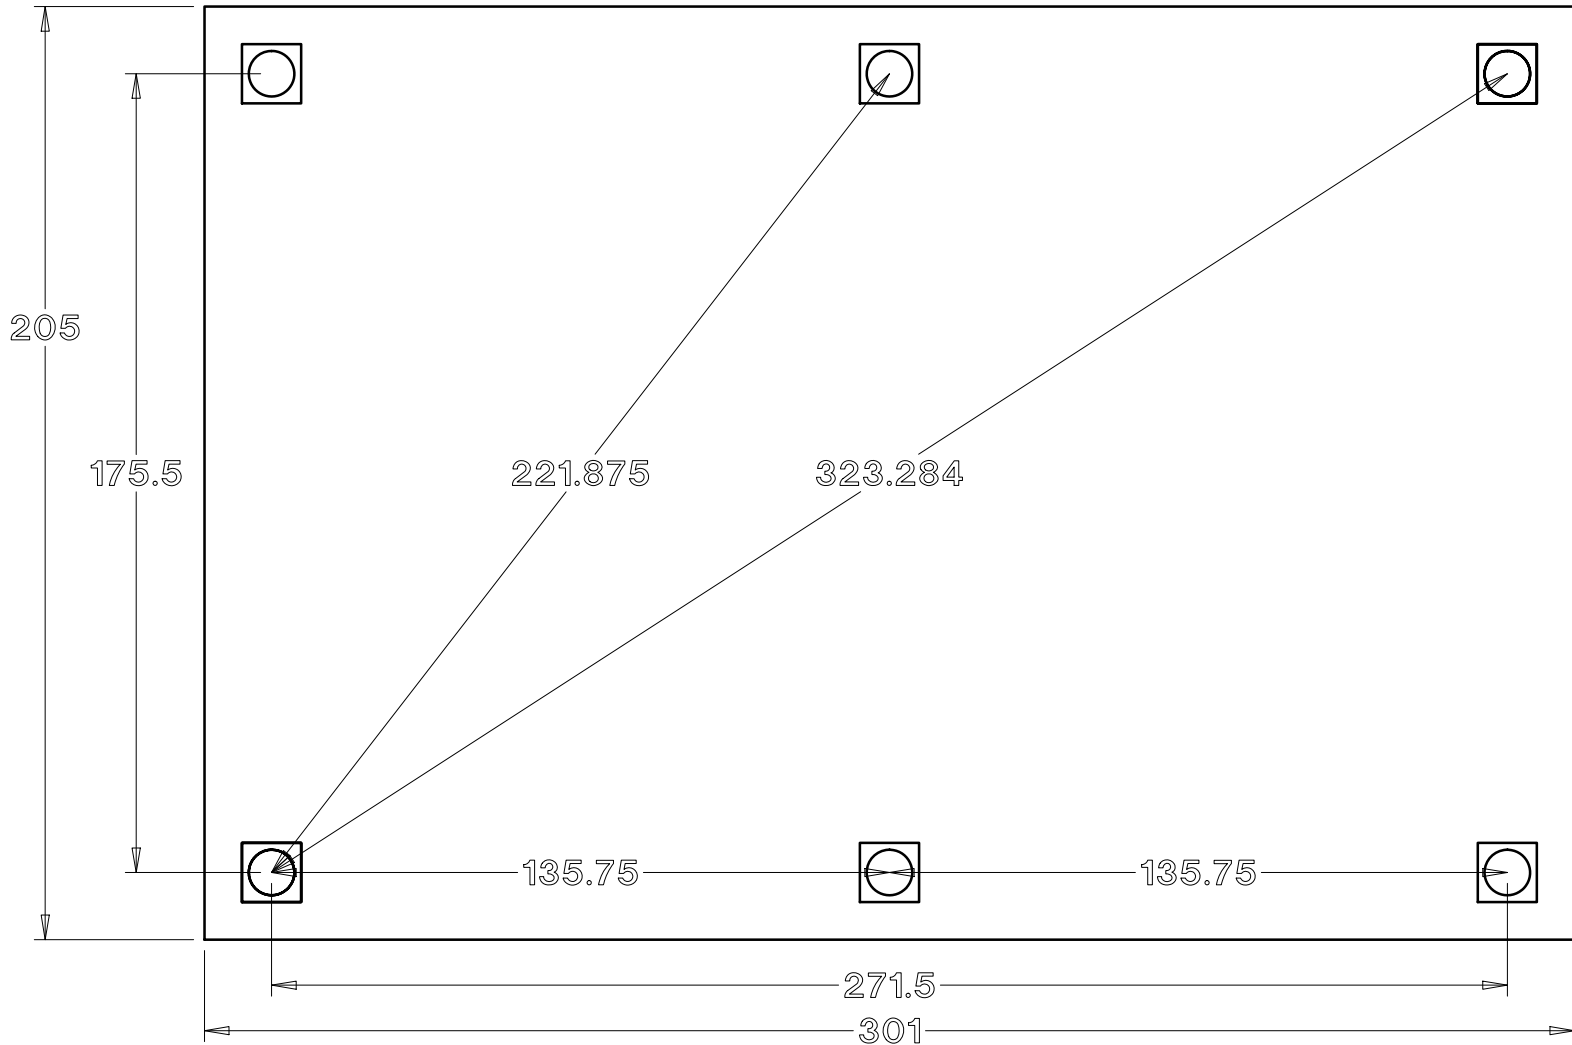

Baldwin Pergolas

16 x 24 Arched Pavilion